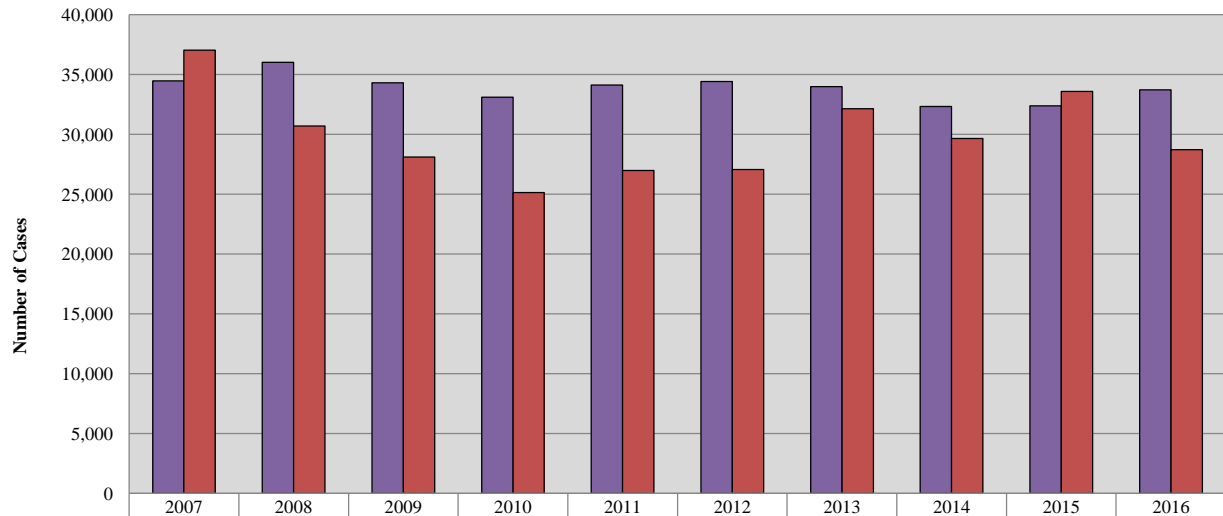

### JP Court 10-Year Civil Caseload Trend

	2007	2008	2009	2010	2011	2012	2013	2014	2015	2016
■ Filings	34,453	36,016	34,297	33,088	34,127	34,416	33,981	32,321	32,381	33,726
■ Dispositions	37,033	30,690	28,108	25,134	26,983	27,071	32,144	29,657	33,578	28,709