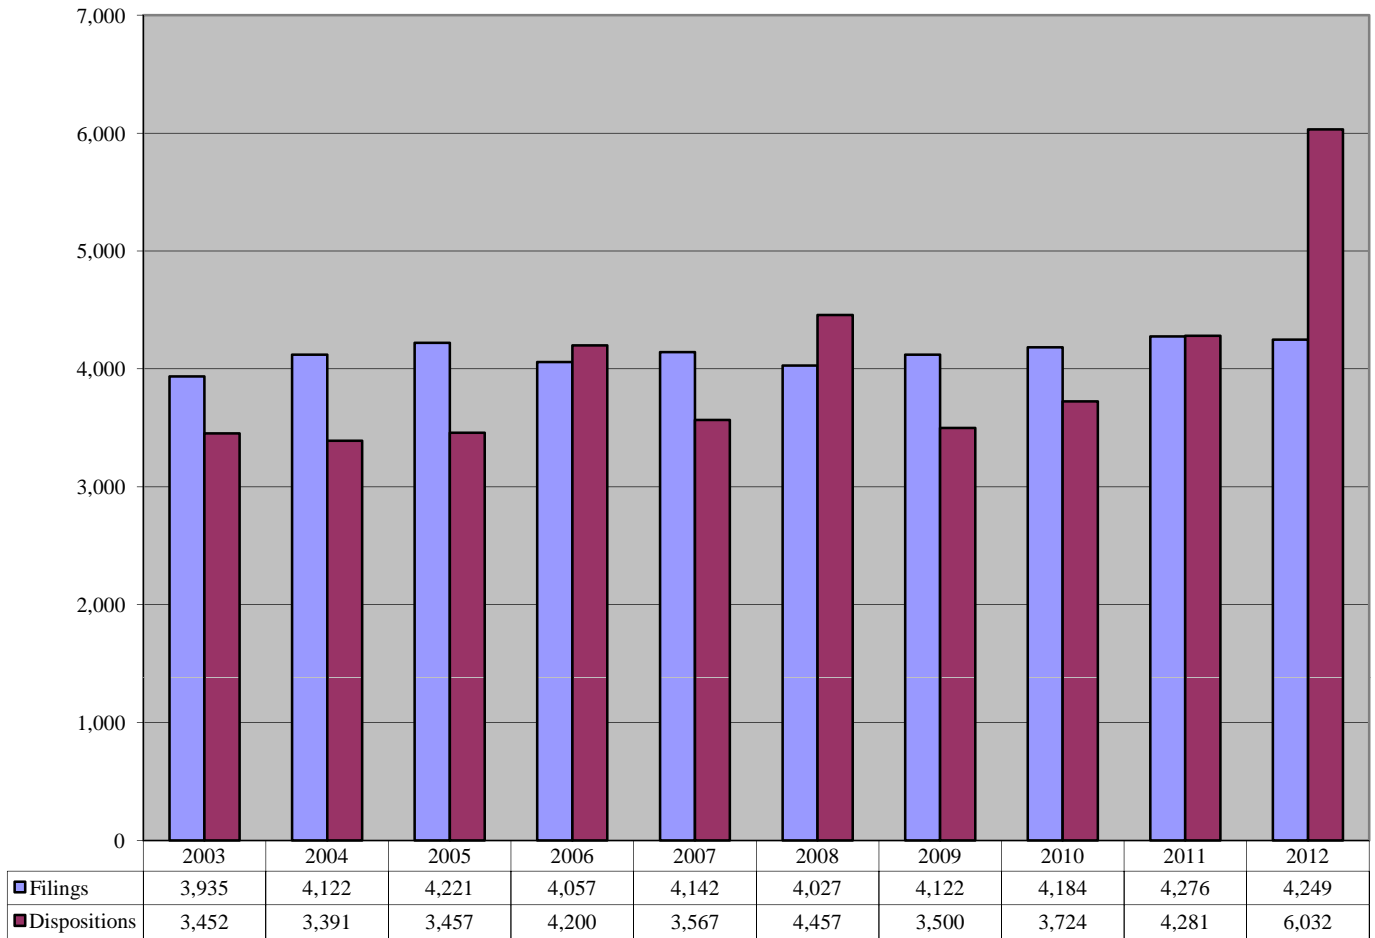

Court of Chancery 10-Year Total Caseload Trend (Civil, Miscellaneous, & Estates)

Fiscal Year